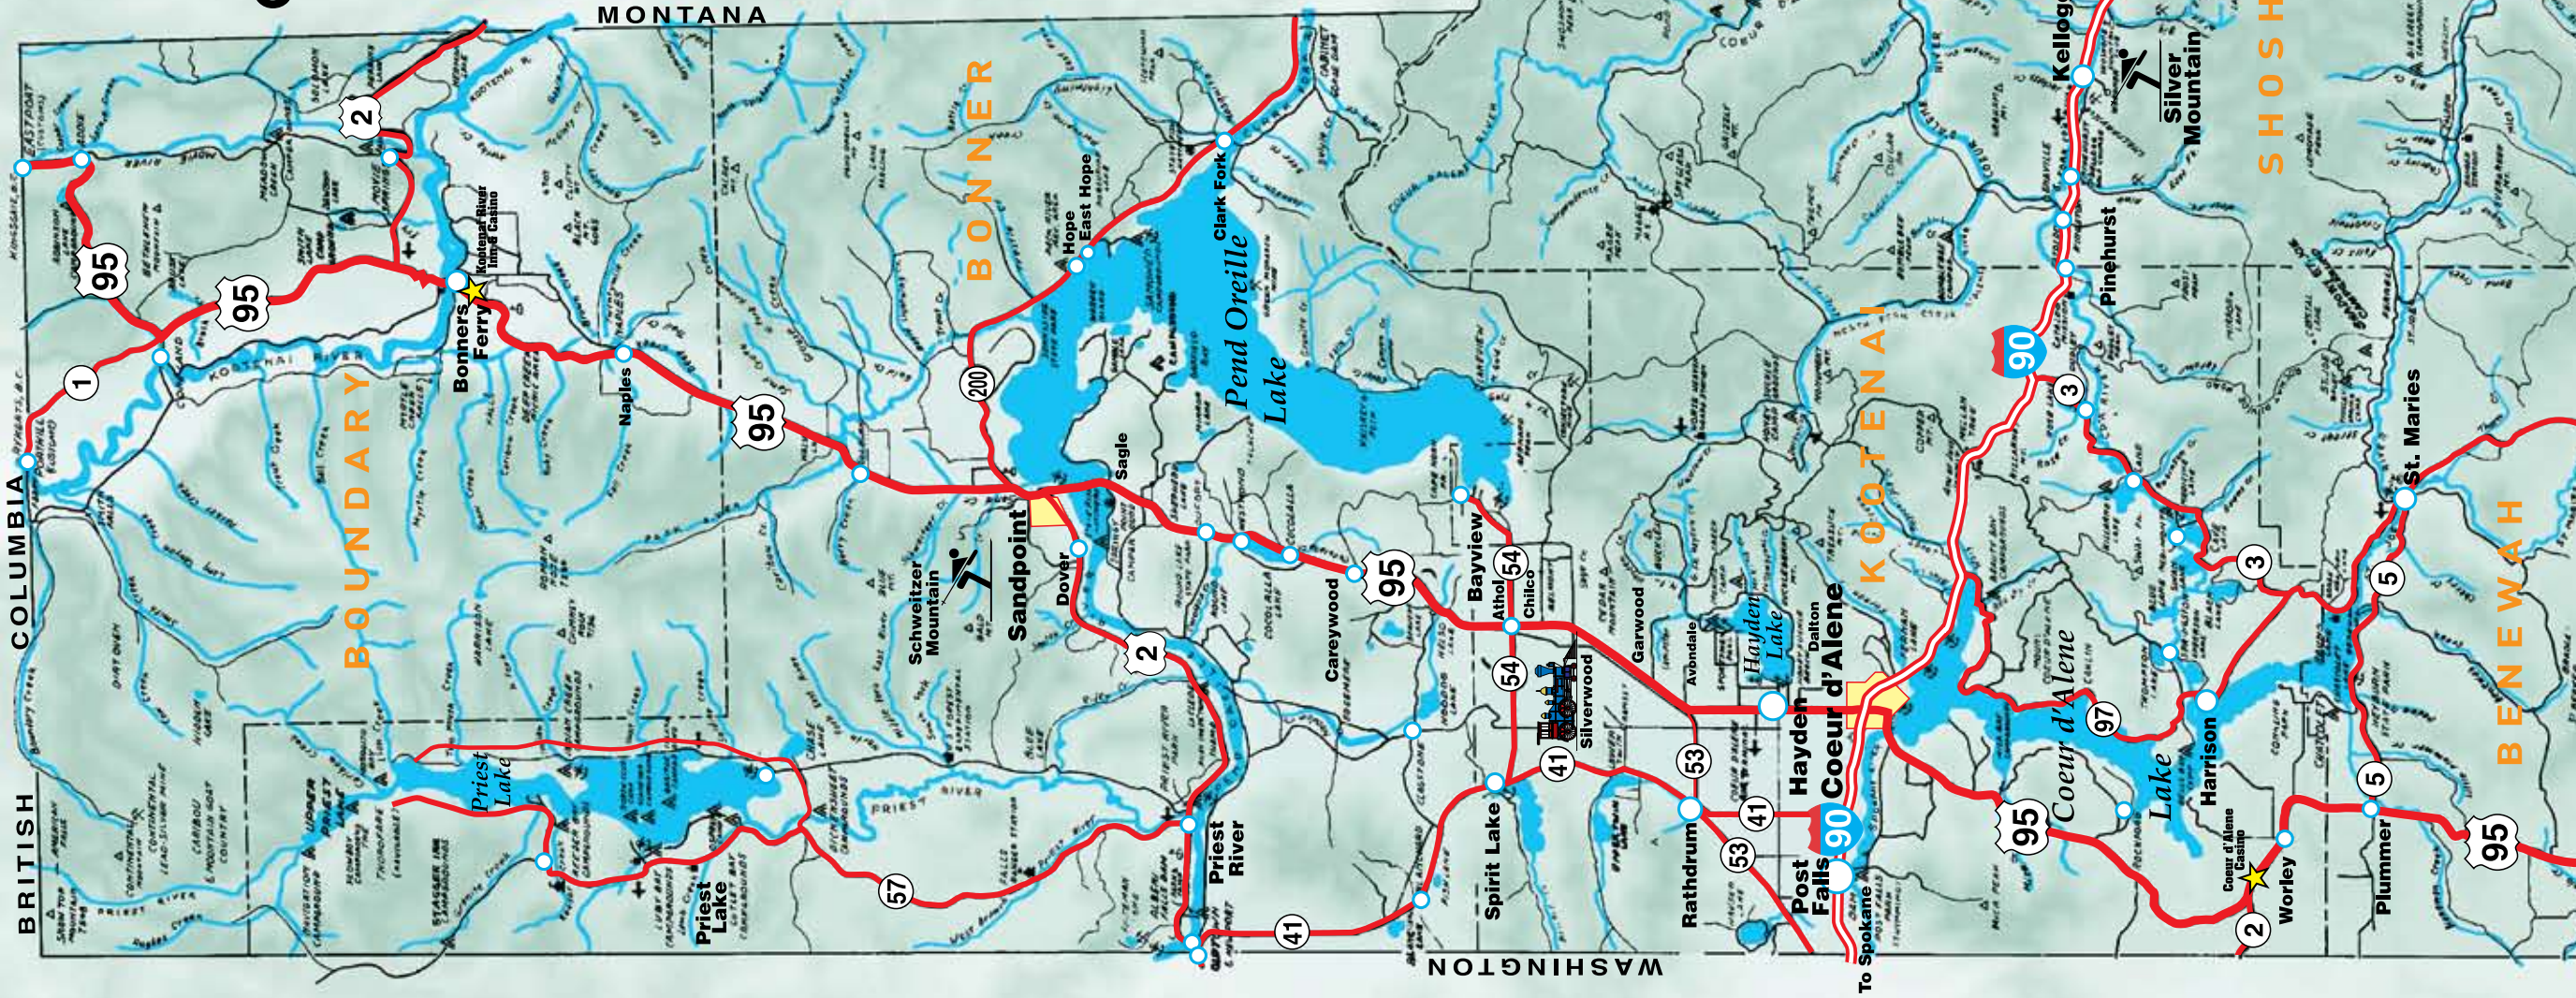

BEUTLER & ASSOCIATES®

C21 Agents. Smarter. Bolder. Faster.

EQUINE PROPERTY SPECIALIST

Katie Bane,
ABR, CRS, GRI
www.KTBane.com
Katie@KTBane.com
(208) 661-6753

FINE HOMES & ESTATES SPECIALIST

Pehr Black
www.PehrBlack.com
SuperP@PehrBlack.com
(208) 818-7703

DOWNTOWN SPECIALIST

Chad Oakland
www.NorthIdahoChad.com
Chad@NorthIdahoChad.com
(208) 704-2000

RESIDENTIAL SPECIALIST

Marcello Conigliaro,
CRS, GRI, ABR
www.BuyMarcello.com
info@BuyMarcello.com
(208) 640-0269

RESIDENTIAL & WATERFRONT SPECIALIST

Gary Hansen
Licensed in WA & ID
www.GaryHansenHomes.com
ghansen@21goldchoice.com
(509) 869-0618

SILVER VALLEY SPECIALIST

Jacques Lemieux,
GRI, ePRO
Jacques@21goldchoice.com
(208) 660-0320

LUXURY CONDOMINIUM SPECIALIST

Mike DeLong
www.IdahoDeLong.com
mdeLong@21goldchoice.com
(208) 661-3734

WATERFRONT & GOZZER RANCH SPECIALIST

Michelle Stafford
www.cdawaterfront.com
michelle@cdawaterfront.com
(208) 704-7447

BANK-OWNED RESIDENTIAL PROPERTY SPECIALIST

Hap Hilbish,
ABR, CRS, GRI, SFR, SRES
www.haphilbish.com
hap@haphilbish.com
(208) 665-3915

RESIDENTIAL & FINE HOMES SPECIALIST

Pamela Harmon
www.PamHarmon.com
pamh@21goldchoice.com
(208) 659-6678

#1 CENTURY 21® Office in the Nation 2010

www.21GoldChoice.com

BEUTLER & ASSOCIATES 1836 Northwest Blvd. Coeur d'Alene, ID 208-765-5554 800-786-4555